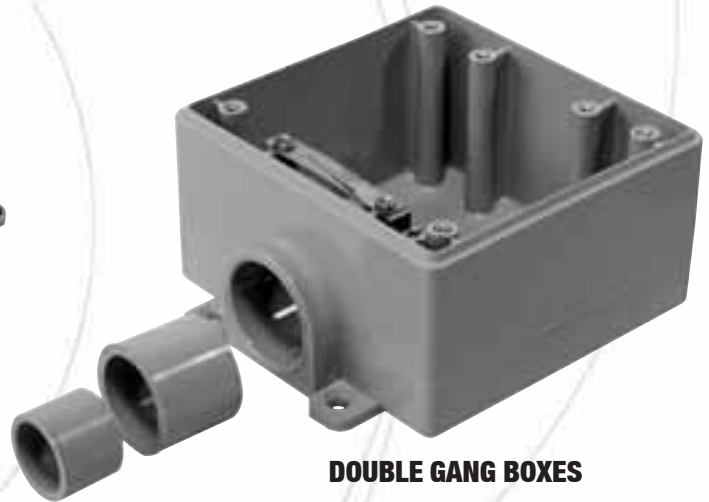

## F-SERIES 3-IN-1 BOXES

**SINGLE GANG DEEP BOXES**

**DOUBLE GANG BOXES**

### FEATURES:

- Three boxes in one
- Always have the right size when you need it
- Saves money on inventory
- Box hubs can be sized as required in the field

**TRIPLE GANG BOXES**

Introducing Scepter F-Series 3-in-1 boxes. Available in single (deep), double and triple gangs, these boxes can be adapted to accommodate three sizes of conduit ( $\frac{1}{2}$ ",  $\frac{3}{4}$ ", 1") in one box, reducing inventory and ensuring that contractors will have the size they need when they need it.

The 3-in-1 box comes with a standard 1" hub which can be resized to  $\frac{3}{4}$ " or  $\frac{1}{2}$ " using the supplied reducer bushings. For the  $\frac{3}{4}$ " entry, solvent cement the  $\frac{3}{4}$ " reducer into the 1" hub. For the  $\frac{1}{2}$ " entry, first solvent cement the  $\frac{3}{4}$ " reducer into the 1" hub, then cement the  $\frac{1}{2}$ " reducer into the  $\frac{3}{4}$ " reducer.