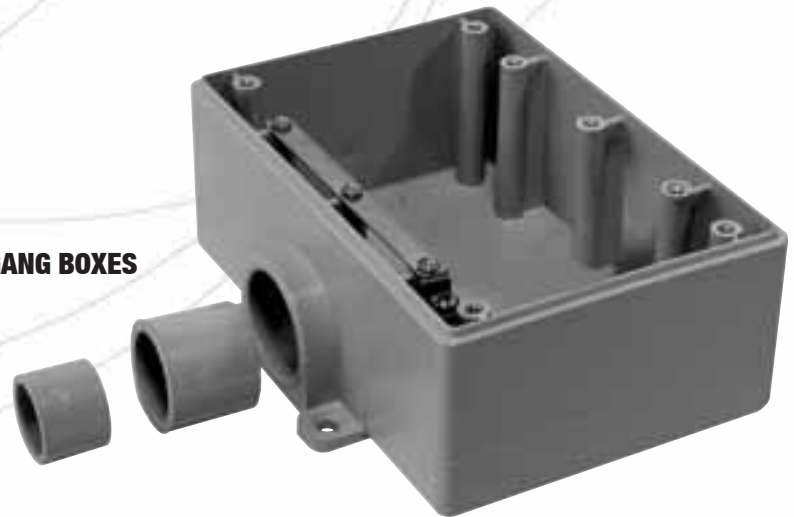

## F-SERIES 3-IN-1 BOXES

**SINGLE GANG DEEP BOXES**

**DOUBLE GANG BOXES**

### FEATURES:

- Three boxes in one
- Always have the right size when you need it
- Saves money on inventory
- Box hubs can be sized as required in the field

**TRIPLE GANG BOXES**

Introducing Scepter F-Series 3-in-1 boxes. Available in single (deep), double and triple gangs, these boxes can be adapted to accommodate three sizes of conduit ( $\frac{1}{2}$ ",  $\frac{3}{4}$ ", 1") in one box, reducing inventory and ensuring that contractors will have the size they need when they need it.

The 3-in-1 box comes with a standard 1" hub which can be resized to  $\frac{3}{4}$ " or  $\frac{1}{2}$ " using the supplied reducer bushings. For the  $\frac{3}{4}$ " entry, solvent cement the  $\frac{3}{4}$ " reducer into the 1" hub. For the  $\frac{1}{2}$ " entry, first solvent cement the  $\frac{3}{4}$ " reducer into the 1" hub, then cement the  $\frac{1}{2}$ " reducer into the  $\frac{3}{4}$ " reducer.

# F-SERIES BOXES

PREVIOUS PART NUMBER	PREVIOUS PRODUCT CODE	NEW PART NUMBER	NEW PRODUCT CODE	NEW DESCRIPTION			
1/2 FDS10 3/4 FDS15 1 FDS20	077580 077581 077582	}FDS101520	<b>077299</b>	1/2", 3/4" and 1" single gang deep box			
1/2 FDC10 3/4 FDC15 1 FDC20	077583 077584 077585				}FDC101520	<b>077291</b>	1/2", 3/4" and 1" single gang deep box
1/2 FS-2-10 3/4 FS-2-15 1 FS-2-20	077705 077706 077731						
1/2 FSS-2-10 3/4 FSS-2-15 1 FSS-2-20	077709 077710 077732	}FSS-2-101520	<b>077442</b>	1/2", 3/4" and 1" double gang box			
1/2 FSC-2-10 3/4 FSC-2-15 1 FSC-2-20	077707 077708 077613				}FSC-2-101520	<b>077441</b>	1/2", 3/4" and 1" double gang box
1/2 FSCC-2-10 3/4 FSCC-2-15 1 FSCC-2-20	077711 077712 077733						
1/2 FSC-3-10 3/4 FSC-3-15 1 FSC-3-20	077715 077716 077735	}FSC-3-101520	<b>077438</b>	1/2", 3/4" and 1" triple gang box			
1/2 FS-3-10 3/4 FS-3-15 1 FS-3-20	077713 077714 077736				}FS-3-101520	<b>077337</b>	1/2", 3/4" and 1" triple gang box