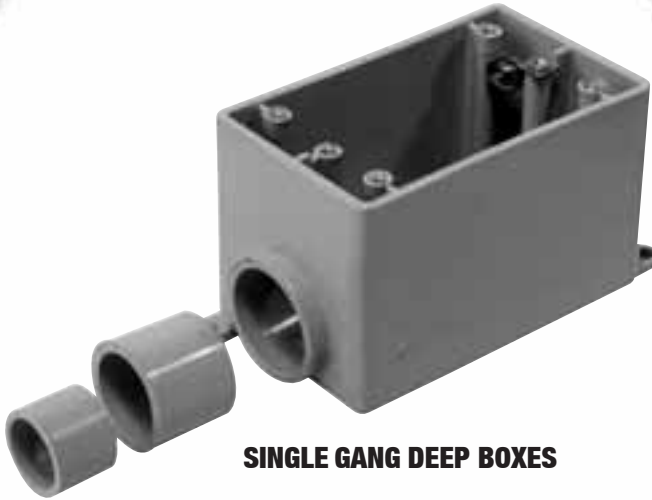

## F-SERIES 3-IN-1 BOXES

**SINGLE GANG DEEP BOXES**

**DOUBLE GANG BOXES**

### FEATURES:

- Three boxes in one
- Always have the right size when you need it
- Saves money on inventory
- Box hubs can be sized as required in the field

**TRIPLE GANG BOXES**

Introducing Scepter F-Series 3-in-1 boxes. Available in single (deep), double and triple gangs, these boxes can be adapted to accommodate three sizes of conduit ( $\frac{1}{2}$ ",  $\frac{3}{4}$ ", 1") in one box, reducing inventory and ensuring that contractors will have the size they need when they need it.

The 3-in-1 box comes with a standard 1" hub which can be resized to  $\frac{3}{4}$ " or  $\frac{1}{2}$ " using the supplied reducer bushings. For the  $\frac{3}{4}$ " entry, solvent cement the  $\frac{3}{4}$ " reducer into the 1" hub. For the  $\frac{1}{2}$ " entry, first solvent cement the  $\frac{3}{4}$ " reducer into the 1" hub, then cement the  $\frac{1}{2}$ " reducer into the  $\frac{3}{4}$ " reducer.