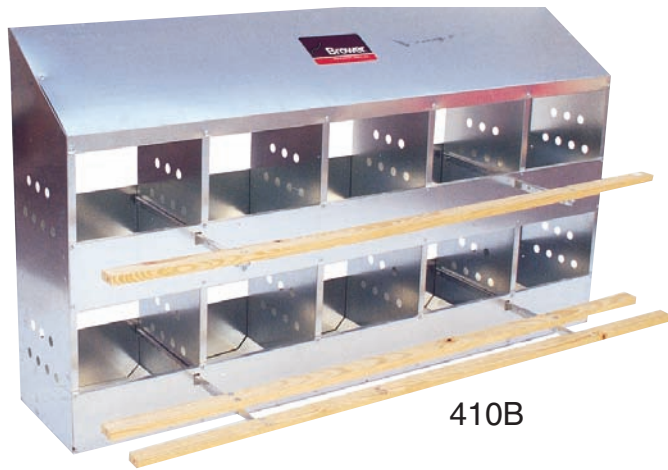

LAYING NEST & ACCESSORIES

410B

Model 410BNP Nest Pads. Reduces labor compared with the use of shavings or other nest materials. Slotted for air circulation. Can be washed and disinfected. Cut to fit nest bottoms.

Model 215 Plastic Coated Egg Basket. Made of heavy wire securely welded at every joint. Continuous feet around base allow air flow under basket for fast cooling of eggs. Thick, plastic coating cushions eggs and reduces breakage...will not mark eggs. Will not deteriorate with detergents or extreme temperatures. Holds 15 dozen chicken eggs. Height 9" (22.9 cm), Diameter 14 1/2" (36.8 cm) Top; 10" (25.4 cm) Bottom. Weight 1.4 lbs. (.64 kg).

410BRO

Model 410BRO Roll Out Nest. Similar to our conventional 10 Hole Nest. Ten — 8"x11" openings but with poly front roll out bottoms. Eggs roll to a protected tray. Perches flip up to collect eggs.

398N

215

Model 398N5C, Model 398N9C and Model 398N11C Spiral Leg Bands. Made of top quality celluloid rod with a full half overlap. Resilient, springy, non-brittle. Three sizes - 5/16" (7.9 mm), 9/16" (14.3 mm), 11/16" (17.5 mm) (inside diameter). Five colors - blue, green, red, white and yellow. We also can provide other sizes ranging from 1/4" for baby chicks and quail to 1" for turkey toms and geese. Also available are double coil leg bands. Note: There may be minimum order quantities on non-stocked leg bands.