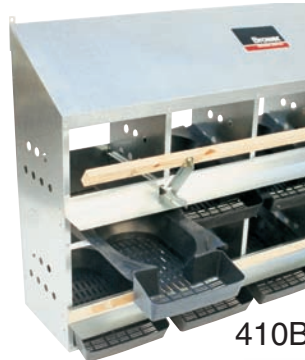

LAYING NEST & ACCESSORIES

410B

Model 410BNP Nest Pads. Reduces labor compared with the use of shavings or other nest materials. Slotted for air circulation. Can be washed and disinfected. Cut to fit nest bottoms.

Model 215 Plastic Coated Egg Basket. Made of heavy wire securely welded at every joint. Continuous feet around base allow air flow under basket for fast cooling of eggs. Thick, plastic coating cushions eggs and reduces breakage...will not mark eggs. Will not deteriorate with detergents or extreme temperatures. Holds 15 dozen chicken eggs. Height 9" (22.9 cm), Diameter 14 1/2" (36.8 cm) Top; 10" (25.4 cm) Bottom. Weight 1.4 lbs. (.64 kg).

410BRO

Model 410BRO Roll Out Nest. Similar to our conventional 10 Hole Nest. Ten — 8"x11" openings but with poly front roll out bottoms. Eggs roll to a protected tray. Perches flip up to collect eggs.

398N