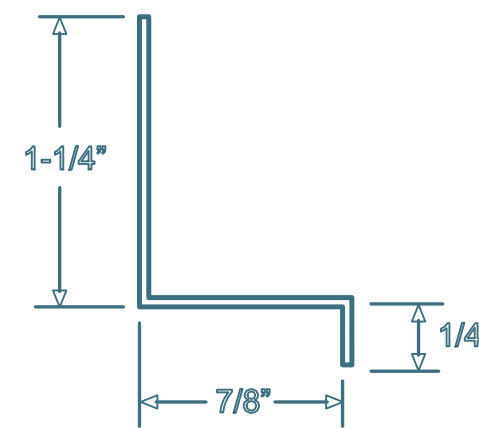

TRUSSCORE™

PVC Interlocking Liner Panel

Trim Dimensions

"J" Trim

"H" Divider

Outside Corner

Base Trim

Inside Cove

Inside/Outside Corner

"45 H" Divider

"F" Trim