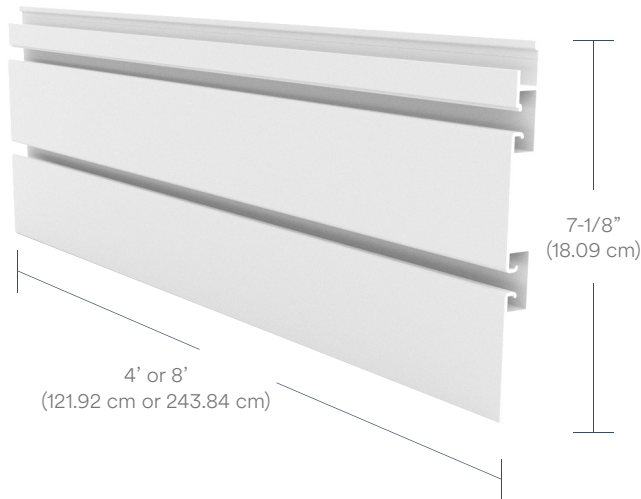

Made from a high-strength polymer formulation, the Trusscore SlatWall system supports weights up to 75 lbs per square foot and is designed to install seamlessly with Trusscore Wall&CeilingBoard. It is the perfect organizational alternative to traditional drywall and slatwall solutions.

If you're looking for an organized, accessible solution, the Trusscore SlatWall system is easy to install and has many different available hooks for your storage needs.

Trusscore SlatWall is compatible with standard slatwall accessories and the Trusscore accessories below.

18" Basket | CRO.P18

24" Shelf | CRO.T24

Hose Hook | CRO.H

Bike Hook | CRO.V

4" and 6" Double Hook
CRO.D4 | CRO.D6

4" and 6" Simple Hook
CRO.S4 | CRO.S6

Features and Benefits

- Made from 100% virgin polymers
- Highly durable surface that is resistant to scratches, bacteria, chemicals, mold, and moisture
- Supports weights up to 75 lbs per square foot
- Easy to install and easy to clean
- Long-lasting and cost-effective
- Can be used for new construction or retrofit
- Hidden fasteners
- Highly resistant to chemicals and unaffected by moisture
- Bright clean appearance
- Can be combined with Trusscore Wall&CeilingBoards for a complete wallboard system
- Available in white and gray
- Made in North America

Technical Specifications

Board Dimensions

Trusscore SlatWall comes in 4' and 8' lengths. Custom lengths are available upon request.

Available in white and gray.

White

Gray

SlatWall Trims and Flashing

3/4" J Trim