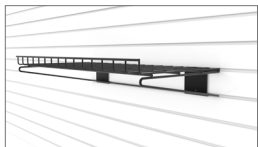

trusscore

SlatWall

SlatWall organization and storage system

Trusscore® SlatWall™ is a heavy-duty, easy-to-install solution to organize your home, office, or workspace

Whether installed in a commercial or a do-it-yourself project, Trusscore SlatWall will add value and functionality to any space you choose.

Made from a high-strength polymer formulation, the Trusscore SlatWall system supports weights up to 75 lbs per square foot and is designed to install seamlessly with Trusscore Wall&CeilingBoard. It is the perfect organizational alternative to traditional drywall and slatwall solutions.

If you're looking for an organized, accessible solution, the Trusscore SlatWall system is easy to install and has many different available hooks for your storage needs.

Trusscore SlatWall is compatible with standard slatwall accessories and the Trusscore accessories below.

18" Basket | CRO.P18

24" Shelf | CRO.T24

Hose Hook | CRO.H

Bike Hook | CRO.V

4" and 6" Double Hook
CRO.D4 | CRO.D6

4" and 6" Simple Hook
CRO.S4 | CRO.S6

Features and Benefits

- Made from 100% virgin polymers
- Highly durable surface that is resistant to scratches, bacteria, chemicals, mold, and moisture
- Supports weights up to 75 lbs per square foot
- Easy to install and easy to clean
- Long-lasting and cost-effective
- Can be used for new construction or retrofit
- Hidden fasteners
- Highly resistant to chemicals and unaffected by moisture
- Bright clean appearance
- Can be combined with Trusscore Wall&CeilingBoards for a complete wallboard system
- Available in white and gray
- Made in North America