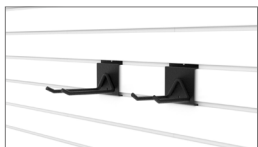

18" Basket | CRO.P18

24" Shelf | CRO.T24

Hose Hook | CRO.H

Bike Hook | CRO.V

4" and 6" Double Hook
CRO.D4 | CRO.D6

4" and 6" Simple Hook
CRO.S4 | CRO.S6

Features and Benefits

- Made from 100% virgin polymers
- Highly durable surface that is resistant to scratches, bacteria, chemicals, mold, and moisture
- Supports weights up to 75 lbs per square foot
- Easy to install and easy to clean
- Long-lasting and cost-effective
- Can be used for new construction or retrofit
- Hidden fasteners
- Highly resistant to chemicals and unaffected by moisture
- Bright clean appearance
- Can be combined with Trusscore Wall&CeilingBoards for a complete wallboard system
- Available in white and gray
- Made in North America