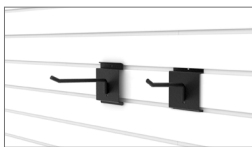

18" Basket | CRO.P18

24" Shelf | CRO.T24

Hose Hook | CRO.H

Bike Hook | CRO.V

4" and 6" Double Hook
CRO.D4 | CRO.D6

4" and 6" Simple Hook
CRO.S4 | CRO.S6

Features and Benefits

- Made from 100% virgin polymers
- Highly durable surface that is resistant to scratches, bacteria, chemicals, mold, and moisture
- Supports weights up to 75 lbs per square foot
- Easy to install and easy to clean
- Long-lasting and cost-effective
- Can be used for new construction or retrofit
- Hidden fasteners
- Highly resistant to chemicals and unaffected by moisture
- Bright clean appearance
- Can be combined with Trusscore Wall&CeilingBoards for a complete wallboard system
- Available in white and gray
- Made in North America

Technical Specifications

Board Dimensions

Trusscore SlatWall comes in 4' and 8' lengths. Custom lengths are available upon request.

Available in white and gray.

White

Gray

SlatWall Trims and Flashing

3/4" J Trim