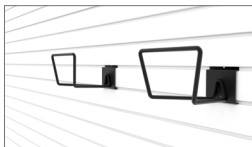

If you're looking for an organized, accessible solution, the Trusscore SlatWall system is easy to install and has many different available hooks for your storage needs.

Trusscore SlatWall is compatible with standard slatwall accessories and the Trusscore accessories below.

18" Basket | CRO.P18

24" Shelf | CRO.T24

Hose Hook | CRO.H

Bike Hook | CRO.V

4" and 6" Double Hook
CRO.D4 | CRO.D6

4" and 6" Simple Hook
CRO.S4 | CRO.S6

Features and Benefits

- Made from 100% virgin polymers
- Highly durable surface that is resistant to scratches, bacteria, chemicals, mold, and moisture
- Supports weights up to 75 lbs per square foot
- Easy to install and easy to clean
- Long-lasting and cost-effective
- Can be used for new construction or retrofit
- Hidden fasteners
- Highly resistant to chemicals and unaffected by moisture
- Bright clean appearance
- Can be combined with Trusscore Wall&CeilingBoards for a complete wallboard system
- Available in white and gray
- Made in North America