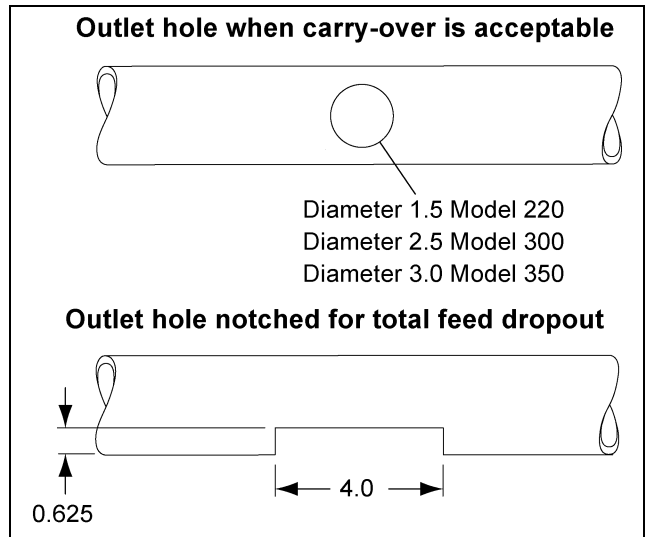

Model 236 Chain Disk

Figure 1

Model 220, 300, 350 Flex-Flo

Figure 2

Figure 3

Kwik-Attach Drop Kit

Ref #	Part #	Description
	APCD-109	Kwik-Attach Drop Kit for Model 220/236 (Single)
	AP-2276	Kwik-Attach Drop Kit for Model 300 (Single)
	AP-2447	Kwik-Attach Drop Kit for Model 350 (Single)
	APCD-110	Kwik-Attach Drop Kit for Model 220/236 (Box of 10)
	AP-2277	Kwik-Attach Drop Kit for Model 300 (Box of 10)
	AP-2448	Kwik-Attach Drop Kit for Model 350 (Box of 10)
1	APCD-059	Main Housing for Model 220/236

Ref #	Part #	Description
1	AP-1763	Main Housing for Model 300
1	AP-2324	Main Housing for Model 350
2	APCD-058	Shut Off Slide for Model 220/236
2	AP-1764	Shut Off Slide for Model 300
2	AP-2325	Shut Off Slide for Model 350
3	AP-0583	Hose Clamp, Stainless Steel 1-3/4" - 2-3/4" for Model 220/236
3	AP-0584	Hose Clamp, Stainless Steel 3"-4" for Model 300/350