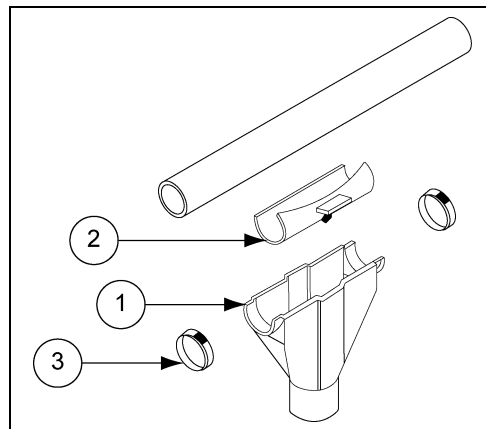

Model 236 Chain Disk

Figure 1

Model 220, 300, 350 Flex-Flo

Figure 2

Figure 3

Kwik-Attach Drop Kit

Ref #	Part #	Description
	APCD-109	Kwik-Attach Drop Kit for Model 220/236 (Single)
	AP-2276	Kwik-Attach Drop Kit for Model 300 (Single)
	AP-2447	Kwik-Attach Drop Kit for Model 350 (Single)
	APCD-110	Kwik-Attach Drop Kit for Model 220/236 (Box of 10)
	AP-2277	Kwik-Attach Drop Kit for Model 300 (Box of 10)
	AP-2448	Kwik-Attach Drop Kit for Model 350 (Box of 10)
1	APCD-059	Main Housing for Model 220/236

Ref #	Part #	Description
1	AP-1763	Main Housing for Model 300
1	AP-2324	Main Housing for Model 350
2	APCD-058	Shut Off Slide for Model 220/236
2	AP-1764	Shut Off Slide for Model 300
2	AP-2325	Shut Off Slide for Model 350
3	AP-0583	Hose Clamp, Stainless Steel 1-3/4" - 2-3/4" for Model 220/236
3	AP-0584	Hose Clamp, Stainless Steel 3"-4" for Model 300/350