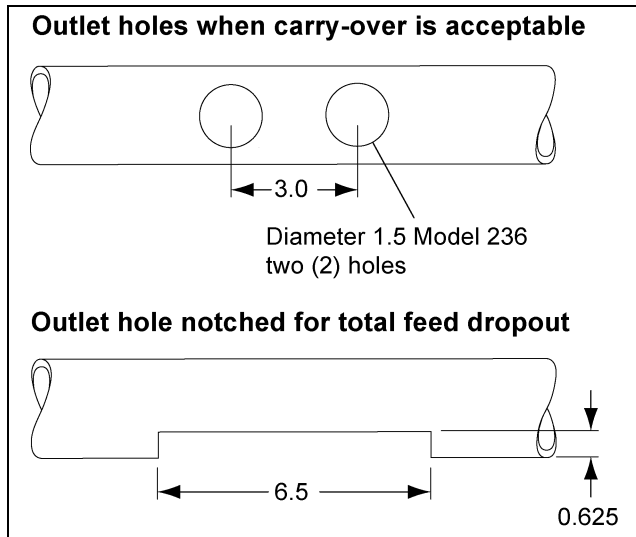

Model 236 Chain Disk

Figure 1

Model 220, 300, 350 Flex-Flo

Figure 2

Figure 3

Kwik-Attach Drop Kit

Ref #	Part #	Description
	APCD-109	Kwik-Attach Drop Kit for Model 220/236 (Single)
	AP-2276	Kwik-Attach Drop Kit for Model 300 (Single)
	AP-2447	Kwik-Attach Drop Kit for Model 350 (Single)
	APCD-110	Kwik-Attach Drop Kit for Model 220/236 (Box of 10)
	AP-2277	Kwik-Attach Drop Kit for Model 300 (Box of 10)
	AP-2448	Kwik-Attach Drop Kit for Model 350 (Box of 10)
1	APCD-059	Main Housing for Model 220/236

Ref #	Part #	Description
1	AP-1763	Main Housing for Model 300
1	AP-2324	Main Housing for Model 350
2	APCD-058	Shut Off Slide for Model 220/236
2	AP-1764	Shut Off Slide for Model 300
2	AP-2325	Shut Off Slide for Model 350
3	AP-0583	Hose Clamp, Stainless Steel 1-3/4" - 2-3/4" for Model 220/236
3	AP-0584	Hose Clamp, Stainless Steel 3"-4" for Model 300/350