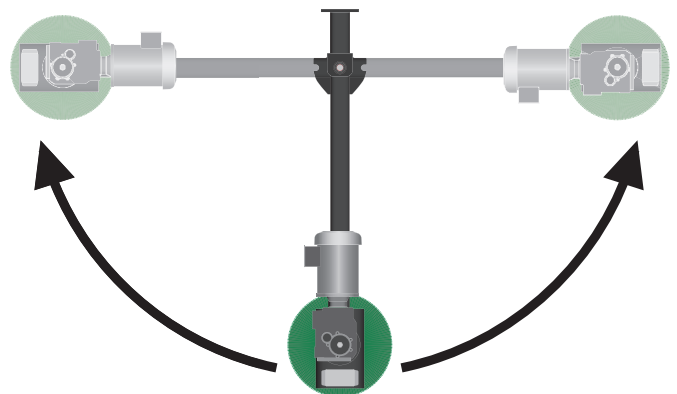

### Smart Features

- Energy saving motion and thermal sensor triggers auto start and auto stop
- To ensure long bristle life and even wear, each time brush is activated it switches rotation direction
- 15 minute run time to prevent one cow hogging the brush
- Built in safety feature senses resistance and automatically reverses brush direction to allow for quick and safe release
- Thermal overload protected

All of which make for a healthier and happier cow.

A happy healthy cow is a better producing cow.

Top View of Swing Away Mount

Release pin lock and swing brush 90° in either direction to allow for unhindered access by machinery.

## Brush Features

- Over 44" of brush height to reach areas that many other brushes miss
- For increased coverage, relief, and stimulation the hourglass shaped brush conforms to the shape of the cow giving more top to bottom brush contact
- Durable poly bristles are stiff and tightly packed for long life and continuous, comfortable and therapeutic use
- Universal joint allows the brush to swing freely with 360° rotation
- Corrosion resistant stainless steel brush shaft