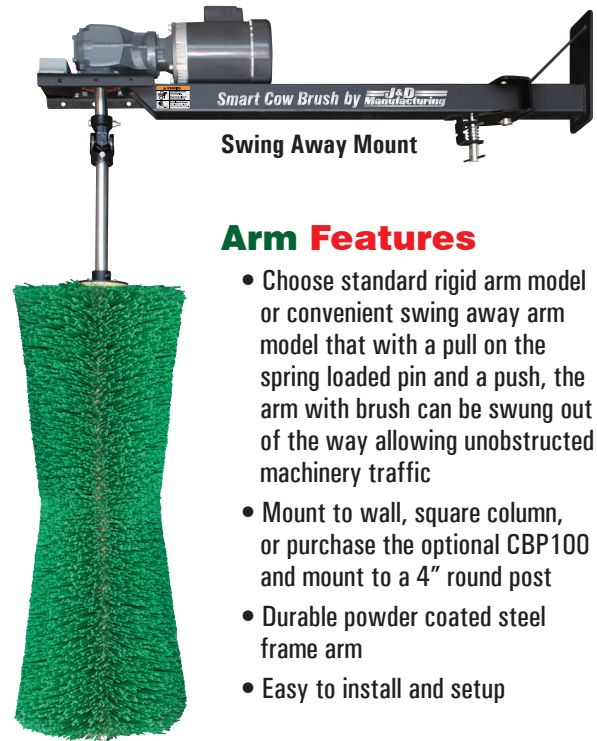

Rigid Mount

Swing Away Mount

Arm Features

- Choose standard rigid arm model or convenient swing away arm model that with a pull on the spring loaded pin and a push, the arm with brush can be swung out of the way allowing unobstructed machinery traffic
- Mount to wall, square column, or purchase the optional CBP100 and mount to a 4" round post
- Durable powder coated steel frame arm
- Easy to install and setup

Part#	Description	HP	Volts	Amps	Hz[~]	Ph	RPM
Rigid Mount							
CBR1000	Rigid Mount, Smart Cow Brush, with Control	¾	115/230	11.4/5.7	60	1	56
CBR1000-4	Smart Cow Brush with Rigid Mount, Pallet of 4						
Swing Away Mount							
CBS1000	Swing Away Mount, Smart Cow Brush, with Control	¾	115/230	11.4/5.7	60	1	56
CBS1000-4	Smart Cow Brush with Swing Away Mount, Pallet of 4						
Accessories & Replacement Parts							
CBP100	4" Round Post Mount Kit, Smart Cow Brush						
CBB100	Replacement Brush Kit, Smart Cow Brush						
VR34DA-P	Replacement Motor, Smart Cow Brush						
[~] 50 Hz compatible models available contact J&D Manufacturing for more information Rated for indoor use only. Not to be used with animals with long hair. Warranty for dairy cows use only. J&D recommends 50-60 cows per brush.